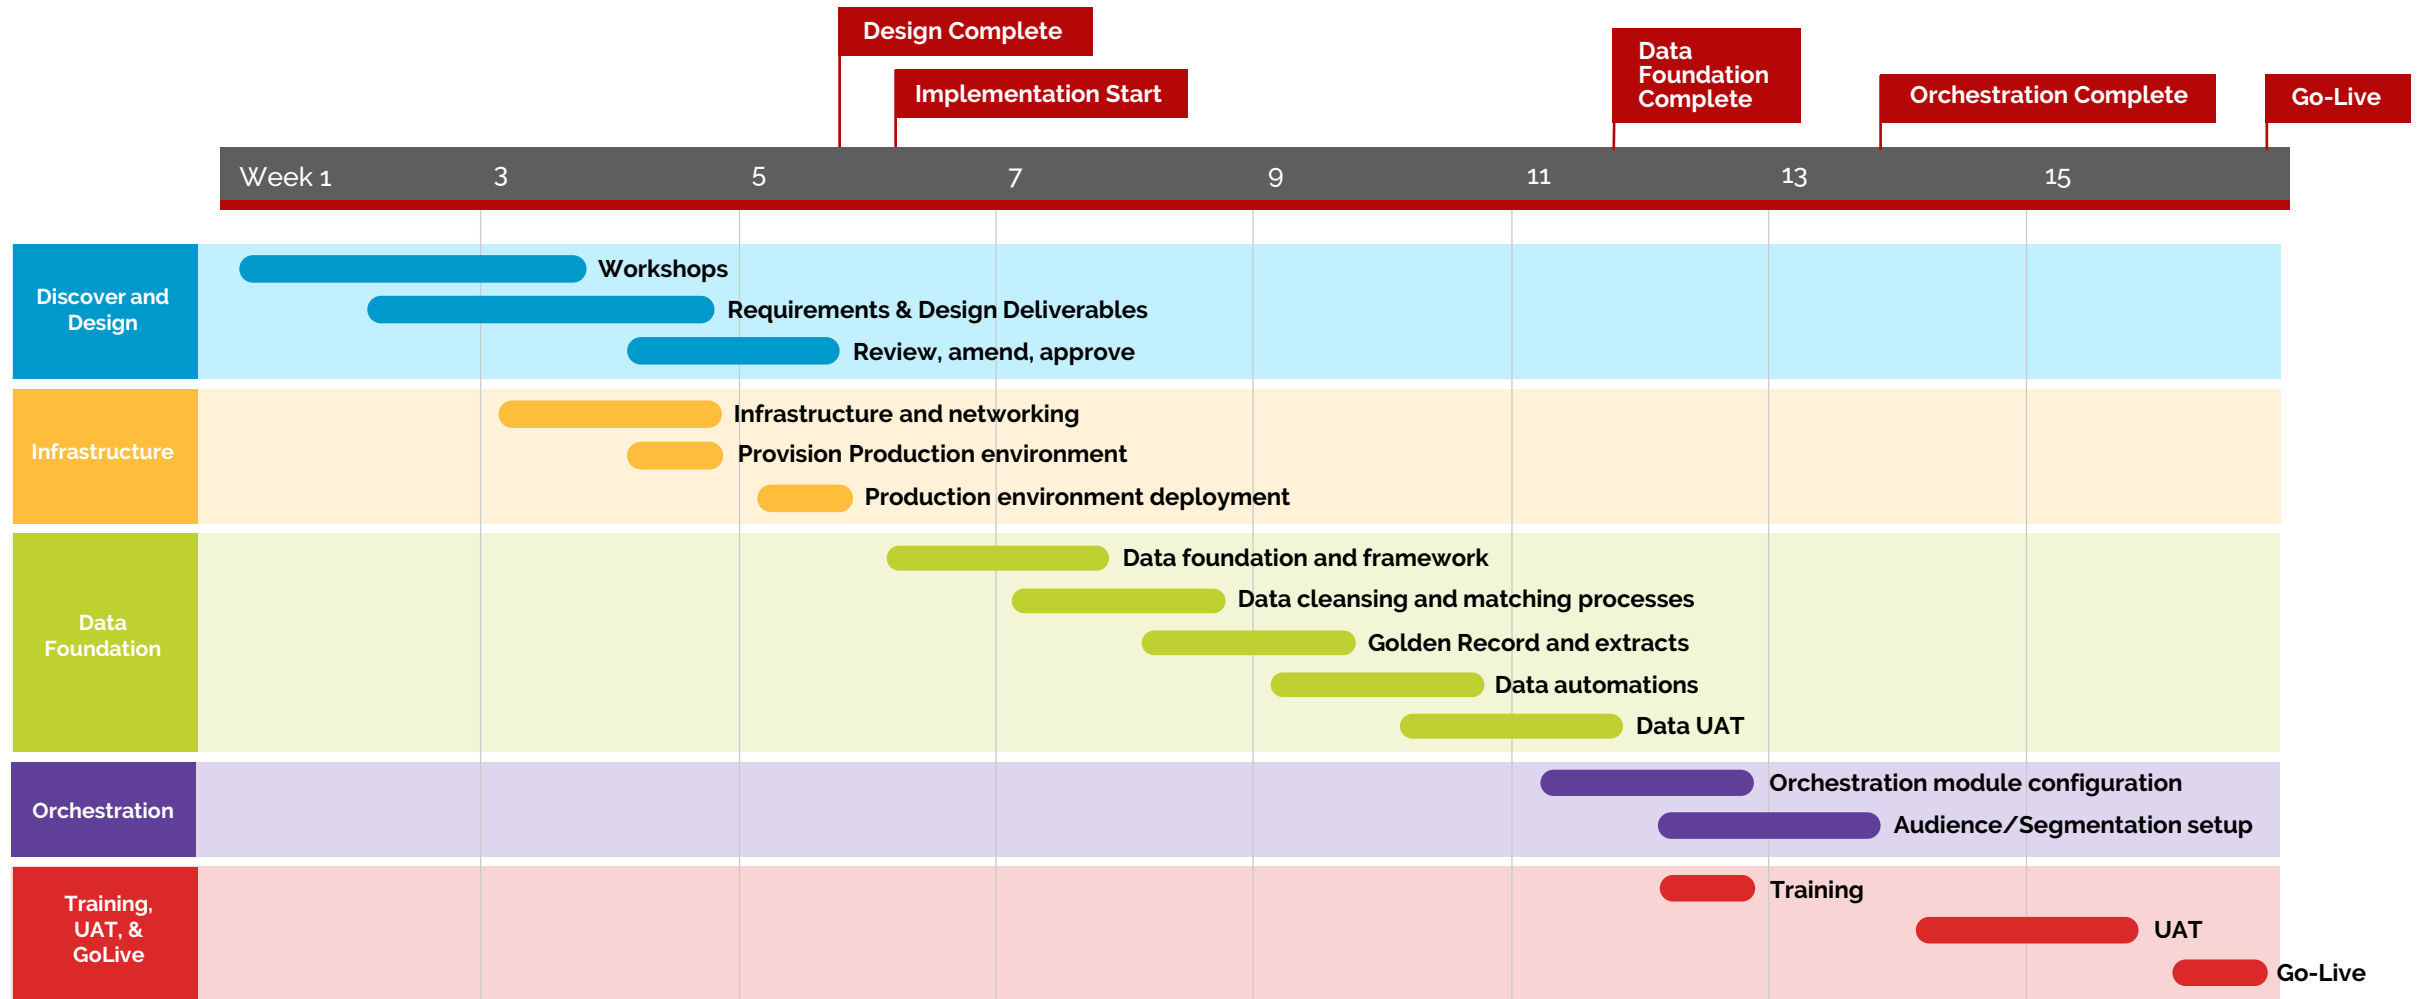

Sample Implementation Timeline

*Infrastructure tasks only required for private cloud/on-premise deployments.